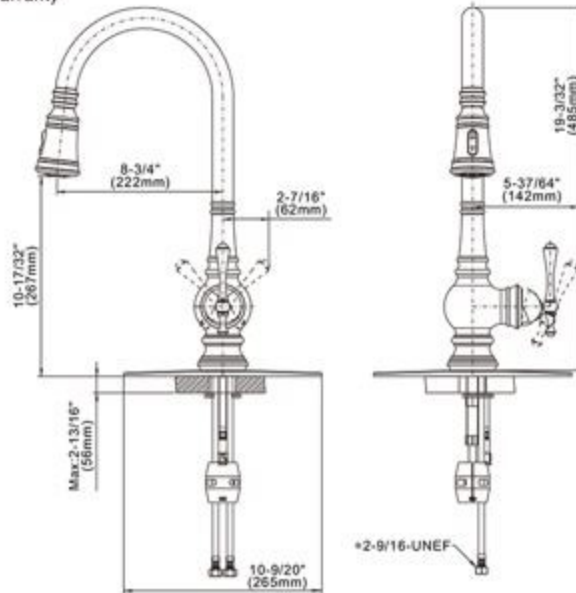

Primy Kitchen

A beautiful home starts here.

FAUCET DESCRIPTION

- Constructed by solid stainless steel high grade 304 for maximum durability
- Lead-Free all-metal body and handle
- Drip-free ceramic disc cartridge
- Single-Lever design for effortless temperature & flow control
- High-Arch spout provides height and reach to fill or clean large pots
- Smooth pulldown system offers easy operation, easy movement and secure docking
- Pull out wand with 70" braided hose and 360° rotating spray head reach for complete sink access
- Dual-function spray head easy for cleaning or rinsing
- High performance / low flow Neoperl aerator with easy-clean rubber nozzles
- Flow is limited to 1.8 gpm (6.8 L/min) at 60 psi
- Flexible supply hoses included
- Easy quick connector installation
- Operates with less than 5 lbs. of force
- Built-in backflow protection system consists of two independent check valves
- Superior anti-corrosion brush matt finish
- ADA for single lever handle
- Codes applicable: ASME A112.18.1/CSA B125.1, NSF/ANSI 61
- Limited Lifetime Warranty

Specification

RAISA-1

Stainless Steel Pull-down Kitchen Faucet

Models: F2123

NOTE: THIS FAUCET IS DESIGNED TO BE INSTALLED THRU 1 OR 3 HOLES, 1-1/2" (38mm) MIN. DIA.

CRITICAL DIMENSIONS

(DO NOT SCALE)

Rev. 1/18